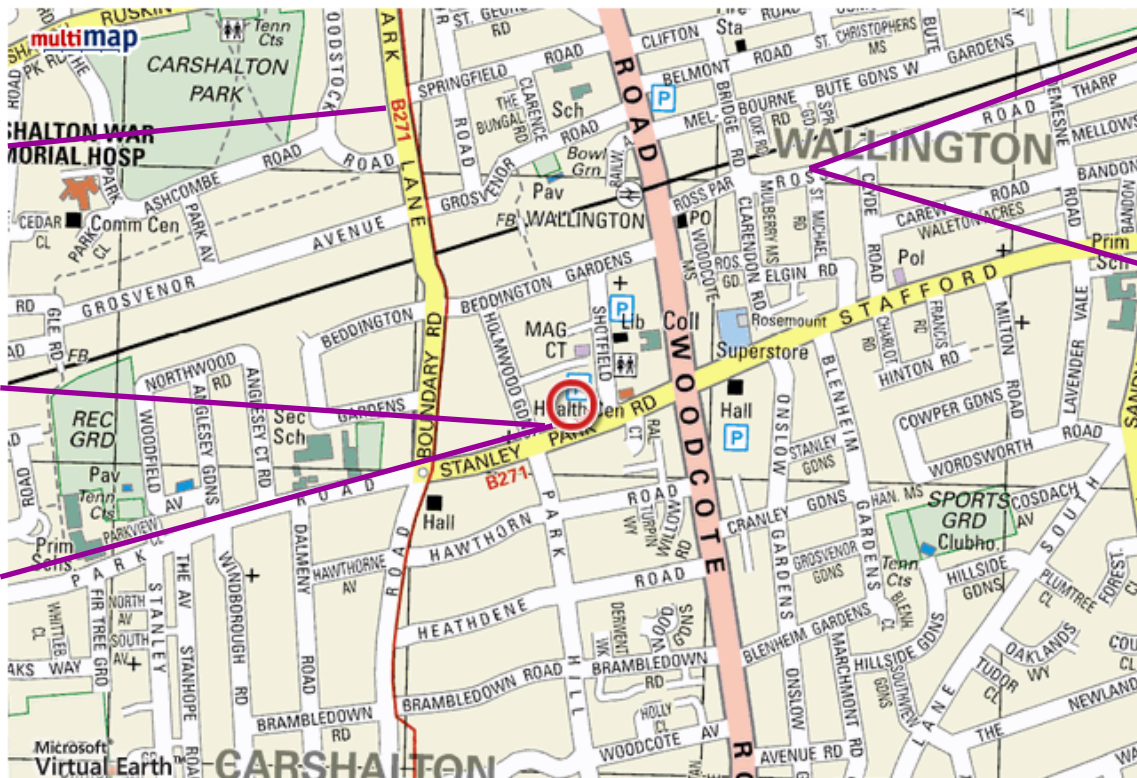

Jancett Baby Unit
55 Ross Road
Wallington, Surrey
SM6 8QP
Tel: 020 8773 2922

Jancett Day Nursery
53 Ross Road
Wallington, Surrey
SM6 8QP
Tel: 020 8773 8142

Pollyanna Day
Nursery & Baby Unit
47 Park Lane
Carshalton, Surrey
SM5 3EE
Tel: 020 8647 4988

Startel Day Nursery &
Baby Unit
Holmwood Gardens
Wallington, Surrey
SM6 0HN
Tel: 020 8669 4898

Daytime Day Nursery
& Baby Unit
18 Stanley Park
Road, Wallington,
Surrey
SM6 0EU
Tel: 020 8647 7652